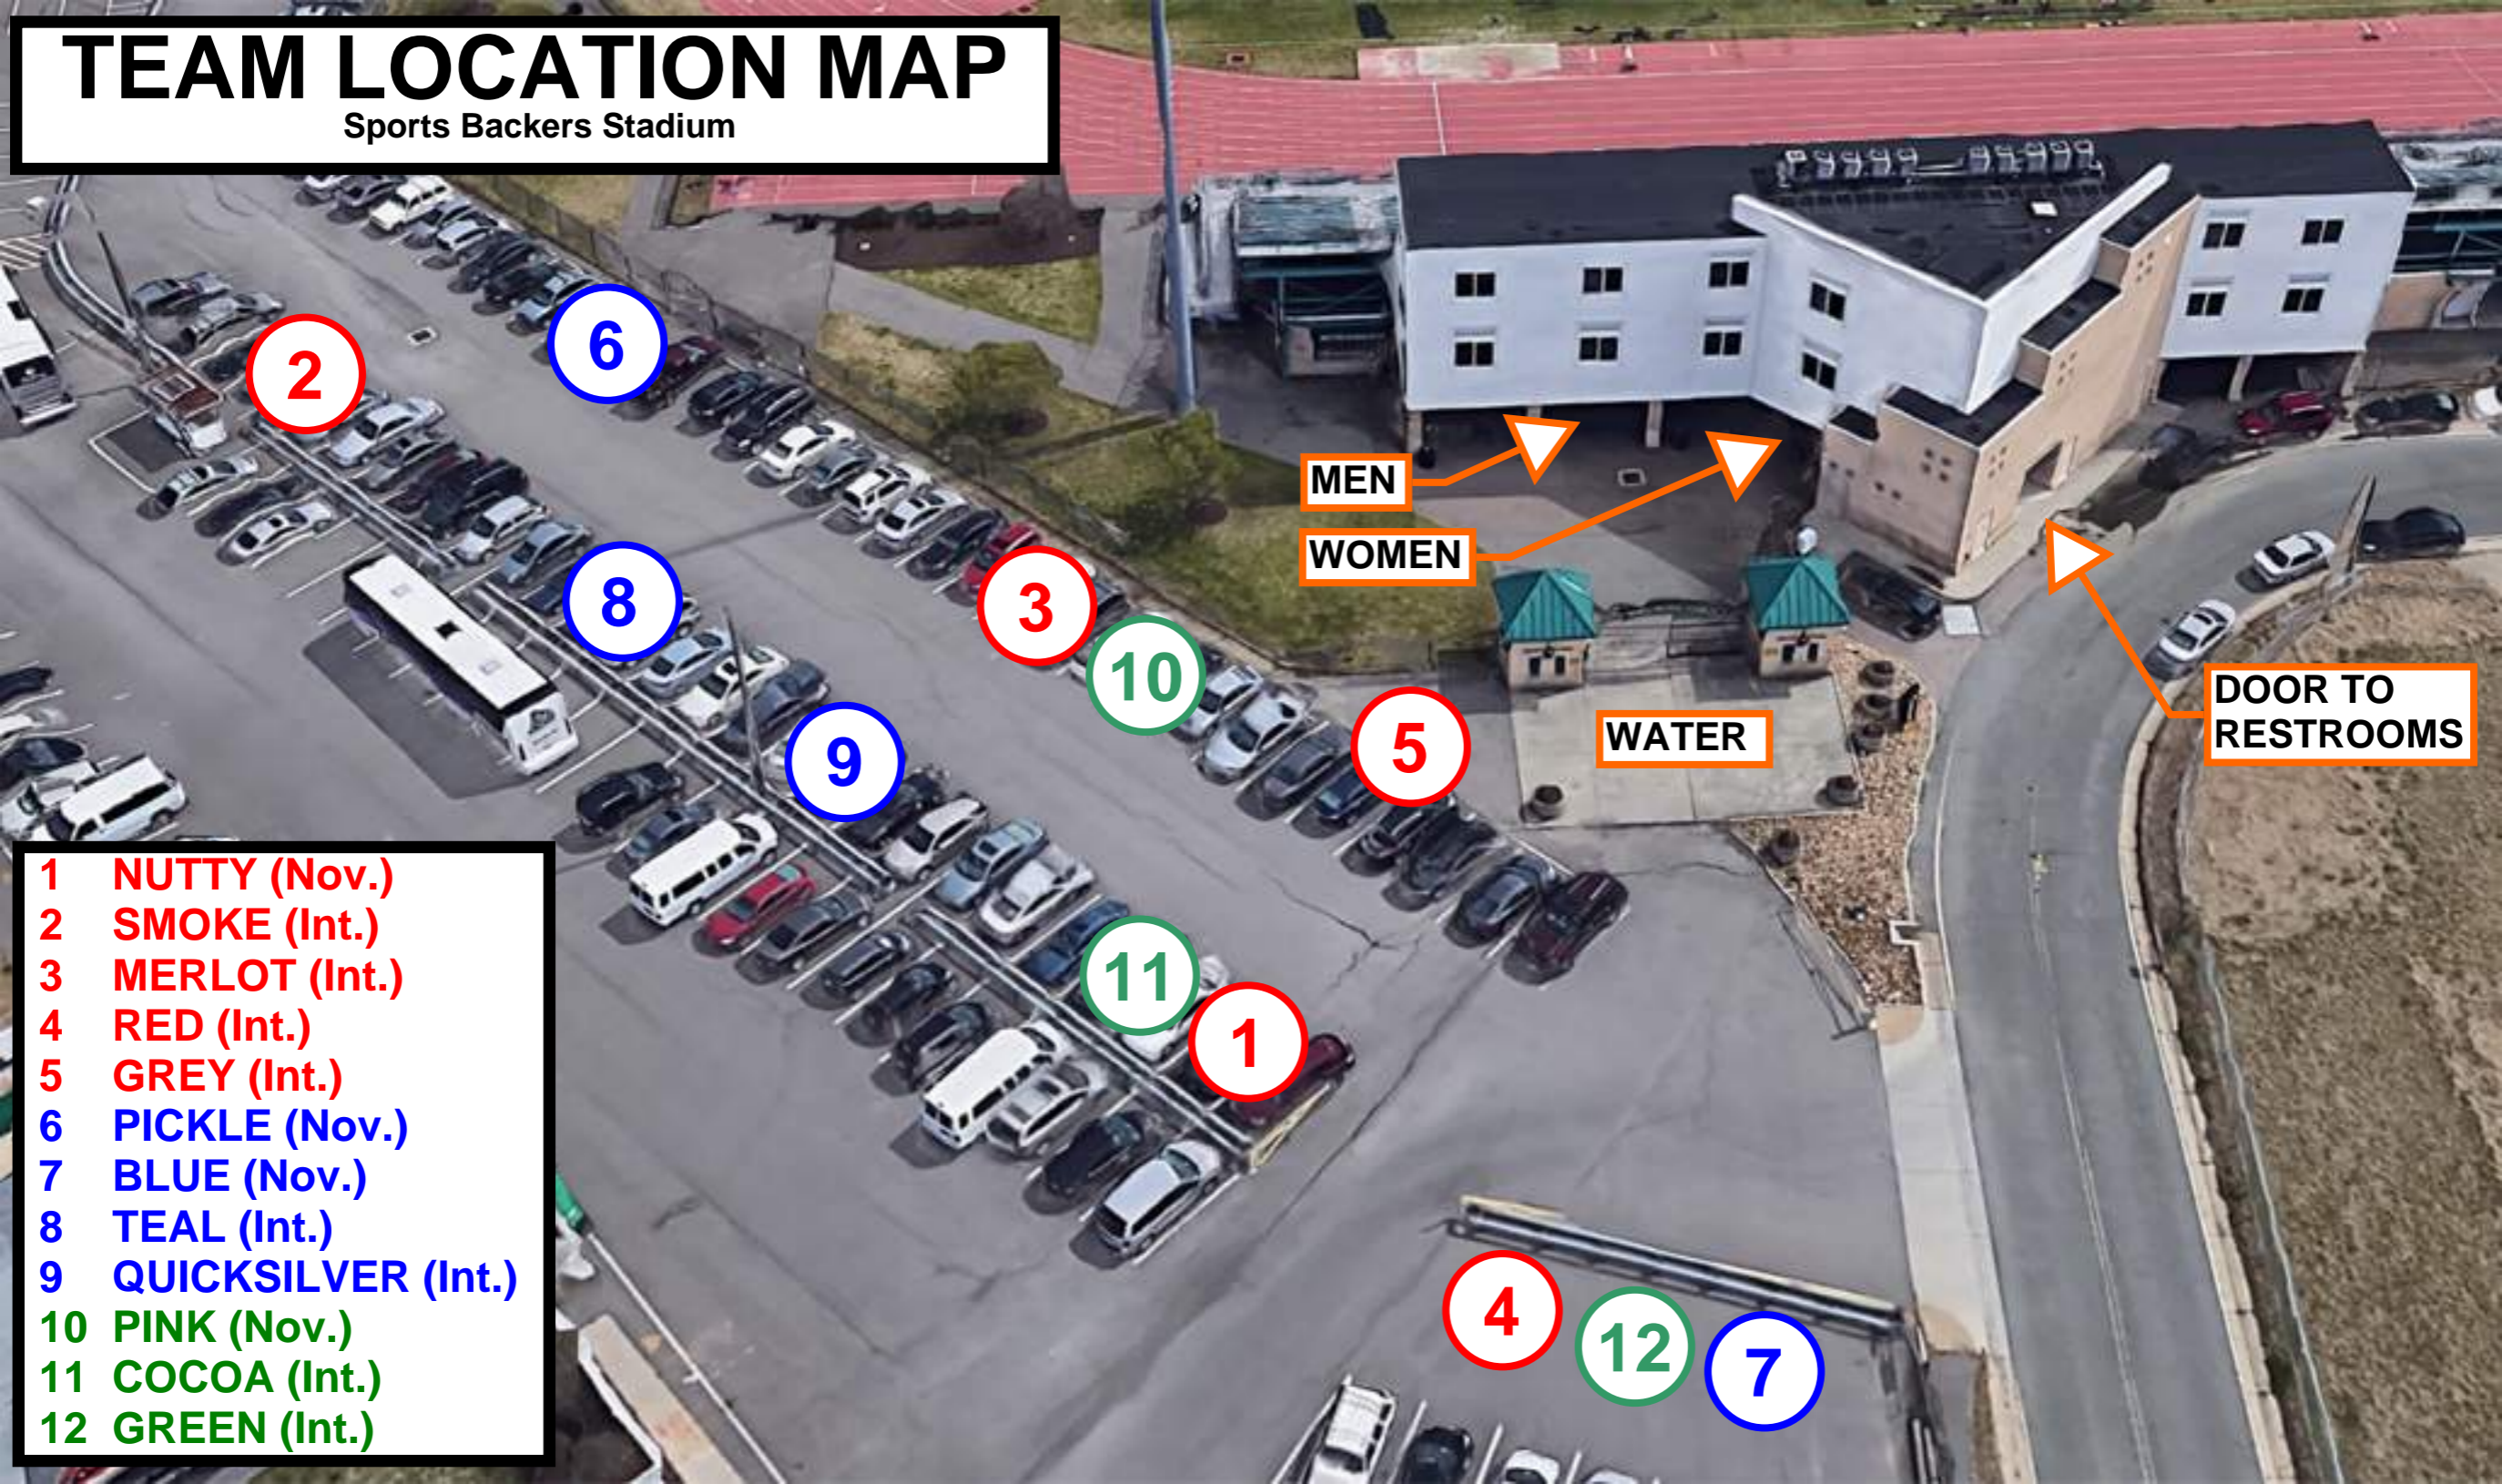

TEAM LOCATION MAP

Sports Backers Stadium

2

6

MEN

WOMEN

8

3

10

5

WATER

DOOR TO RESTROOMS

9

11

1

4

12

7

- 1 NUTTY (Nov.)
- 2 SMOKE (Int.)
- 3 MERLOT (Int.)
- 4 RED (Int.)
- 5 GREY (Int.)
- 6 PICKLE (Nov.)
- 7 BLUE (Nov.)
- 8 TEAL (Int.)
- 9 QUICKSILVER (Int.)
- 10 PINK (Nov.)
- 11 COCOA (Int.)
- 12 GREEN (Int.)